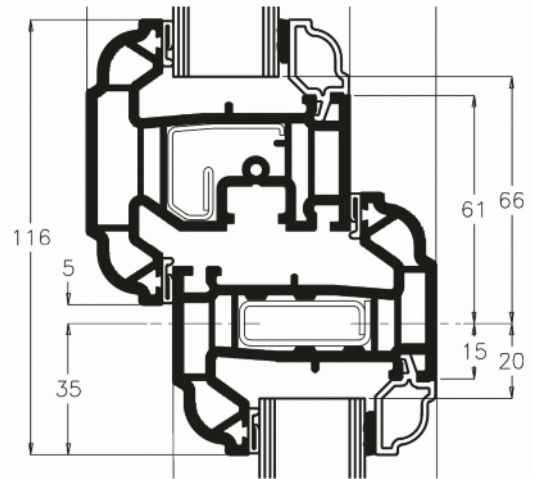

Ultimate Rustique Ovolo Casement Windows Technical Specification

JohnFREDERICKS

MANUFACTURERS

theultimate
collection

PVC-u Profile

- Halo Rustique 70mm ovolo
- Standard outer frame 56mm high / optional 72mm
- Fully welded transoms and mullions
- Steel reinforced to manufacturers specification
- Variable bay poles available plus standard 90°, 135°, 150°
- Mitred internal ovolo beads

Glass Unit Options

- Standard – 28mm Double Glazed to U value 1.4
- (Black, White or Grey warm edge spacer bar)
- Optional 36mm Triple Glazed to U value 1.1 (bevelled bead only)

Glazing Options

- Clear or patterned glass | range of lead lite patterns
- Internal 18mm or 25mm Georgian bar
- Ovolo Ali-lock clip on Georgian bar inside and out

ULTIMATE RUSTIQUE OVOLO CASEMENT WINDOWS - TYPICAL SECTIONS

Side Hung Sash max width (Mull-Mull)	650mm	Top Hung Sash max width (Mull-Mull)	1450mm
Side Hung Sash max height (Mull-Mull)	1450mm	Top Hung Sash max height (Mull-Mull)	1050mm
		Minimum Fanlight depth (O/Frame-Trans)	329mm

Weight Restrictions

Standard hinges will be changed for heavy duty hinges when the weight of the sash exceeds the limitations of standard hinges.

Using Heavy Duty Hinges

Top Opener Max 1450mm wide x 1550mm high (50kgs)
 Side opener Max 750mm wide x 1450mm high (24kgs)
 (Side Opener Max 900mm wide using DGS Mega Hinge)