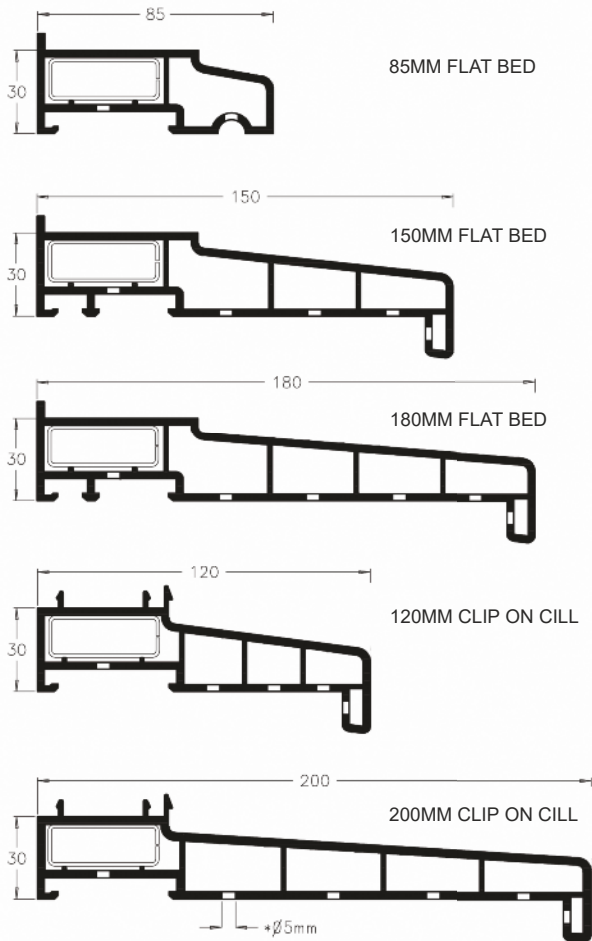

Ultimate Rustique Ovolo Casement Windows Technical Specification

JohnFREDERICKS

MANUFACTURERS

theultimate
collection

PVC-u Profile

- Halo Rustique 70mm ovolo
- Standard outer frame 56mm high / optional 72mm
- Fully welded transoms and mullions
- Steel reinforced to manufacturers specification
- Variable bay poles available plus standard 90°, 135°, 150°
- Mitred internal ovolo beads

Glass Unit Options

- Standard – 28mm Double Glazed to U value 1.4
- (Black, White or Grey warm edge spacer bar)
- Optional 36mm Triple Glazed to U value 1.1 (bevelled bead only)

Glazing Options

- Clear or patterned glass | range of lead lite patterns
- Internal 18mm or 25mm Georgian bar
- Ovolo Ali-lock clip on Georgian bar inside and out

ULTIMATE RUSTIQUE OVOLO CASEMENT WINDOWS - TYPICAL SECTIONS

Side Hung Sash max width (Mull-Mull)	650mm	Top Hung Sash max width (Mull-Mull)	1450mm
Side Hung Sash max height (Mull-Mull)	1450mm	Top Hung Sash max height (Mull-Mull)	1050mm
		Minimum Fanlight depth (O/Frame-Trans)	329mm

Weight Restrictions

Standard hinges will be changed for heavy duty hinges when the weight of the sash exceeds the limitations of standard hinges.

Using Heavy Duty Hinges

Top Opener Max 1450mm wide x 1550mm high (50kgs)
 Side opener Max 750mm wide x 1450mm high (24kgs)
 (Side Opener Max 900mm wide using DGS Mega Hinge)