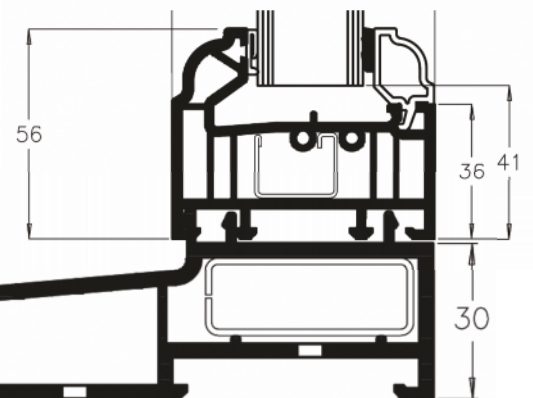

Ultimate Rustique Ovolo Casement Windows Technical Specification

JohnFREDERICKS

MANUFACTURERS

theultimate
collection

PVC-u Profile

- Halo Rustique 70mm ovolo
- Standard outer frame 56mm high / optional 72mm
- Fully welded transoms and mullions
- Steel reinforced to manufacturers specification
- Variable bay poles available plus standard 90°, 135°, 150°
- Mitred internal ovolo beads

Glass Unit Options

- Standard – 28mm Double Glazed to U value 1.4
- (Black, White or Grey warm edge spacer bar)
- Optional 36mm Triple Glazed to U value 1.1 (bevelled bead only)

Glazing Options

- Clear or patterned glass | range of lead lite patterns
- Internal 18mm or 25mm Georgian bar
- Ovolo Ali-lock clip on Georgian bar inside and out

ULTIMATE RUSTIQUE OVOLO CASEMENT WINDOWS - TYPICAL SECTIONS

Side Hung Sash max width (Mull-Mull)	650mm	Top Hung Sash max width (Mull-Mull)	1450mm
Side Hung Sash max height (Mull-Mull)	1450mm	Top Hung Sash max height (Mull-Mull)	1050mm
		Minimum Fanlight depth (O/Frame-Trans)	329mm

Weight Restrictions

Standard hinges will be changed for heavy duty hinges when the weight of the sash exceeds the limitations of standard hinges.

Using Heavy Duty Hinges

Top Opener Max 1450mm wide x 1550mm high (50kgs)
 Side opener Max 750mm wide x 1450mm high (24kgs)
 (Side Opener Max 900mm wide using DGS Mega Hinge)