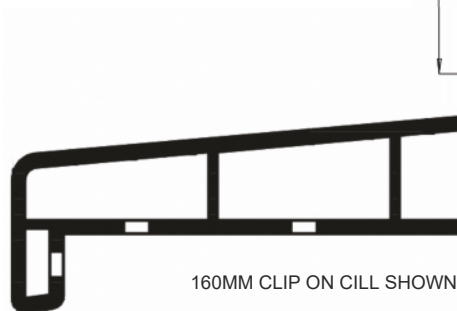

Ultimate Rustique Ovolo Casement Windows Technical Specification

JohnFREDERICKS

MANUFACTURERS

theultimate
collection

PVC-u Profile

- Halo Rustique 70mm ovolo
- Standard outer frame 56mm high / optional 72mm
- Fully welded transoms and mullions
- Steel reinforced to manufacturers specification
- Variable bay poles available plus standard 90°, 135°, 150°
- Mitred internal ovolo beads

Glass Unit Options

- Standard – 28mm Double Glazed to U value 1.4
- (Black, White or Grey warm edge spacer bar)
- Optional 36mm Triple Glazed to U value 1.1 (bevelled bead only)

Glazing Options

- Clear or patterned glass | range of lead lite patterns
- Internal 18mm or 25mm Georgian bar
- Ovolo Ali-lock clip on Georgian bar inside and out

ULTIMATE RUSTIQUE OVOLO CASEMENT WINDOWS - TYPICAL SECTIONS

Side Hung Sash max width (Mull-Mull)	650mm	Top Hung Sash max width (Mull-Mull)	1450mm
Side Hung Sash max height (Mull-Mull)	1450mm	Top Hung Sash max height (Mull-Mull)	1050mm
		Minimum Fanlight depth (O/Frame-Trans)	329mm

Weight Restrictions

Standard hinges will be changed for heavy duty hinges when the weight of the sash exceeds the limitations of standard hinges.

Using Heavy Duty Hinges

Top Opener Max 1450mm wide x 1550mm high (50kgs)
 Side opener Max 750mm wide x 1450mm high (24kgs)
 (Side Opener Max 900mm wide using DGS Mega Hinge)