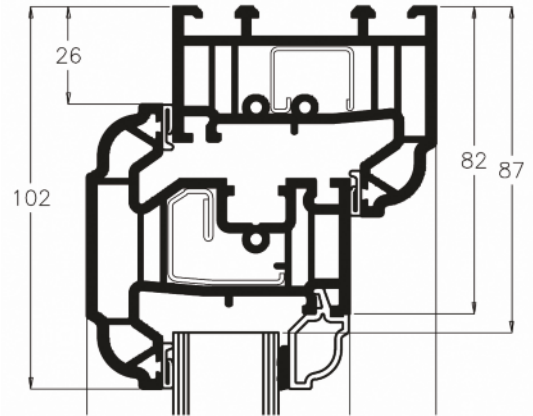

Ultimate Rustique Ovolo Casement Windows Technical Specification

JohnFREDERICKS

MANUFACTURERS

theultimate
collection

PVC-u Profile

- Halo Rustique 70mm ovolo
- Standard outer frame 56mm high / optional 72mm
- Fully welded transoms and mullions
- Steel reinforced to manufacturers specification
- Variable bay poles available plus standard 90°, 135°, 150°
- Mitred internal ovolo beads

Glass Unit Options

- Standard – 28mm Double Glazed to U value 1.4
- (Black, White or Grey warm edge spacer bar)
- Optional 36mm Triple Glazed to U value 1.1 (bevelled bead only)

Glazing Options

- Clear or patterned glass | range of lead lite patterns
- Internal 18mm or 25mm Georgian bar
- Ovolo Ali-lock clip on Georgian bar inside and out

ULTIMATE RUSTIQUE OVOLO CASEMENT WINDOWS - TYPICAL SECTIONS

Side Hung Sash max width (Mull-Mull)	650mm	Top Hung Sash max width (Mull-Mull)	1450mm
Side Hung Sash max height (Mull-Mull)	1450mm	Top Hung Sash max height (Mull-Mull)	1050mm
		Minimum Fanlight depth (O/Frame-Trans)	329mm

Weight Restrictions

Standard hinges will be changed for heavy duty hinges when the weight of the sash exceeds the limitations of standard hinges.

Using Heavy Duty Hinges

Top Opener Max 1450mm wide x 1550mm high (50kgs)
 Side opener Max 750mm wide x 1450mm high (24kgs)
 (Side Opener Max 900mm wide using DGS Mega Hinge)