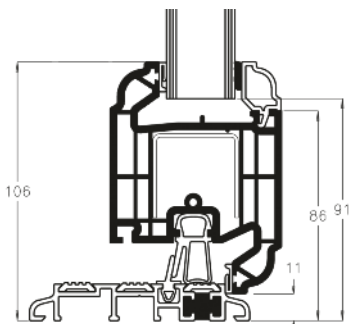

Tel: 02086532200 Email: info@southlondonwindows.co.uk

www.southlondonwindows.co.uk

ULTIMATE BESPOKE PVC-U ENTRANCE DOORS - TYPICAL SECTIONS

Doors can be Inward or Outward Opening

56MM PVC-U

44MM ALUMINIUM THRESHOLD

30MM ALUMINIUM THRESHOLD
(SINGLE DOORS ONLY)

15MM ALUMINIUM PART M
THRESHOLD

**System 10 Bevelled
Door Assembly**
(Fully Bevelled)

**Rustique
Ovolo
Door**

**Heritage Style
Door Assembly**
(Ovolo O/F with bevelled door sash)