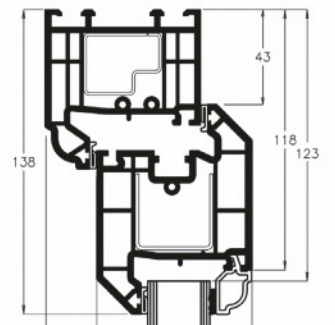

Tel: 02086532200 Email: info@southlondonwindows.co.uk

www.southlondonwindows.co.uk

ULTIMATE BESPOKE PVC-U ENTRANCE DOORS - TYPICAL SECTIONS

Doors can be Inward or Outward Opening

56MM PVC-U

44MM ALUMINIUM THRESHOLD

30MM ALUMINIUM THRESHOLD
(SINGLE DOORS ONLY)

15MM ALUMINIUM PART M
THRESHOLD

**System 10 Bevelled
Door Assembly**
(Fully Bevelled)

**Rustique
Ovolo
Door**

**Heritage Style
Door Assembly**
(Ovolo O/F with bevelled door sash)

Flat Bed Cill 85mm, 150mm, 180mm

Clip On Cill 120mm, 160mm, 200mm

Minimum single door width 550

Maximum single door width 1150

Min door width to fit letter plate 645
(620 if made together with SL)

Min SL width to fit letter plate 479
(454 if made together with door)