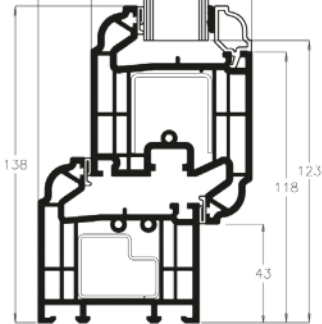

Tel: 02086532200 Email: info@southlondonwindows.co.uk

www.southlondonwindows.co.uk

ULTIMATE BESPOKE PVC-U ENTRANCE DOORS - TYPICAL SECTIONS

Doors can be Inward or Outward Opening

56MM PVC-U

44MM ALUMINIUM THRESHOLD

30MM ALUMINIUM THRESHOLD
(SINGLE DOORS ONLY)

15MM ALUMINIUM PART M
THRESHOLD

**System 10 Bevelled
Door Assembly**
(Fully Bevelled)

**Rustique
Ovolo
Door**

**Heritage Style
Door Assembly**
(Ovolo O/F with bevelled door sash)

Flat Bed Cill 85mm, 150mm, 180mm

Clip On Cill 120mm, 160mm, 200mm

Minimum single door width 550

Maximum single door width 1150

Min door width to fit letter plate 645
(620 if made together with SL)

Min SL width to fit letter plate 479
(454 if made together with door)