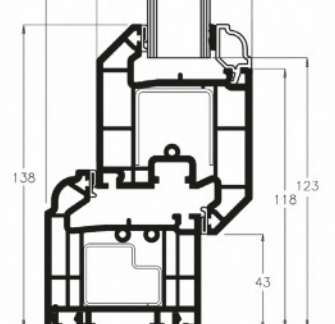

30MM ALUMINIUM THRESHOLD
(SINGLE DOORS ONLY)

15MM ALUMINIUM PART M
THRESHOLD

**System 10 Bevelled
Door Assembly**
(Fully Bevelled)

**Rustique
Ovolo
Door**

**Heritage Style
Door Assembly**
(Ovolo O/F with bevelled door sash)

Flat Bed Cill 85mm, 150mm, 180mm

Clip On Cill 120mm, 160mm, 200mm

Minimum single door width 550

Maximum single door width 1150

Min door width to fit letter plate 645
(620 if made together with SL)

Min SL width to fit letter plate 479
(454 if made together with door)