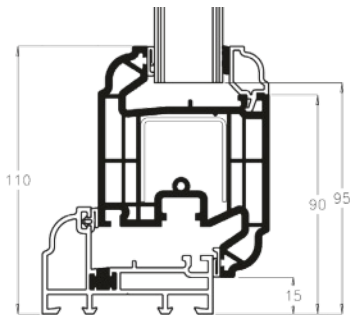

Tel: 02086532200 Email: info@southlondonwindows.co.uk

www.southlondonwindows.co.uk

ULTIMATE BESPOKE PVC-U ENTRANCE DOORS - TYPICAL SECTIONS

Doors can be Inward or Outward Opening

56MM PVC-U

44MM ALUMINIUM THRESHOLD

30MM ALUMINIUM THRESHOLD
(SINGLE DOORS ONLY)

15MM ALUMINIUM PART M
THRESHOLD

**System 10 Bevelled
Door Assembly**
(Fully Bevelled)

**Rustique
Ovolo
Door**

**Heritage Style
Door Assembly**
(Ovolo O/F with bevelled door sash)