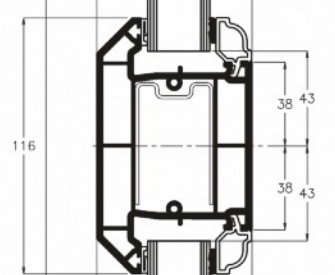

30MM ALUMINIUM THRESHOLD
(SINGLE DOORS ONLY)

15MM ALUMINIUM PART M
THRESHOLD

**System 10 Bevelled
Door Assembly**
(Fully Bevelled)

**Rustique
Ovolo
Door**

**Heritage Style
Door Assembly**
(Ovolo O/F with bevelled door sash)

Flat Bed Cill 85mm, 150mm, 180mm

Clip On Cill 120mm, 160mm, 200mm

Minimum single door width 550

Maximum single door width 1150

Min door width to fit letter plate 645
(620 if made together with SL)

Min SL width to fit letter plate 479
(454 if made together with door)