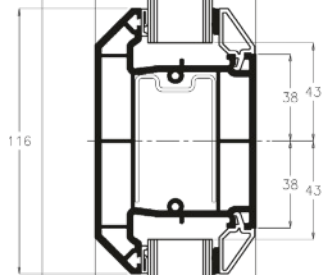

Tel: 02086532200 Email: info@southlondonwindows.co.uk

www.southlondonwindows.co.uk

ULTIMATE BESPOKE PVC-U ENTRANCE DOORS - TYPICAL SECTIONS

Doors can be Inward or Outward Opening

56MM PVC-U

44MM ALUMINIUM THRESHOLD

30MM ALUMINIUM THRESHOLD
(SINGLE DOORS ONLY)

15MM ALUMINIUM PART M
THRESHOLD

**System 10 Bevelled
Door Assembly**
(Fully Bevelled)

**Rustique
Ovolo
Door**

**Heritage Style
Door Assembly**
(Ovolo O/F with bevelled door sash)

Flat Bed Cill 85mm, 150mm, 180mm

Clip On Cill 120mm, 160mm, 200mm

Minimum single door width 550

Maximum single door width 1150

Min door width to fit letter plate 645
(620 if made together with SL)

Min SL width to fit letter plate 479
(454 if made together with door)