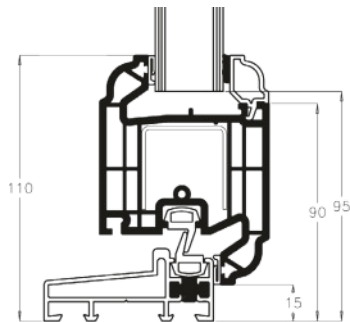

Tel: 02086532200 Email: info@southlondonwindows.co.uk

www.southlondonwindows.co.uk

ULTIMATE BESPOKE PVC-U ENTRANCE DOORS - TYPICAL SECTIONS

Doors can be Inward or Outward Opening

56MM PVC-U

44MM ALUMINIUM THRESHOLD

30MM ALUMINIUM THRESHOLD
(SINGLE DOORS ONLY)

15MM ALUMINIUM PART M
THRESHOLD

**System 10 Bevelled
Door Assembly**
(Fully Bevelled)

**Rustique
Ovolo
Door**

**Heritage Style
Door Assembly**
(Ovolo O/F with bevelled door sash)