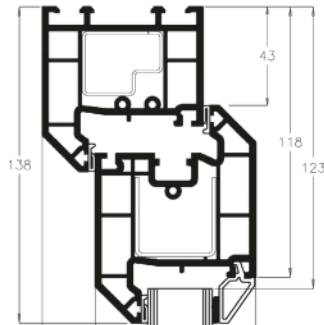

Tel: 02086532200 Email: info@southlondonwindows.co.uk

www.southlondonwindows.co.uk

ULTIMATE BESPOKE PVC-U ENTRANCE DOORS - TYPICAL SECTIONS

Doors can be Inward or Outward Opening

56MM PVC-U

44MM ALUMINIUM THRESHOLD

30MM ALUMINIUM THRESHOLD
(SINGLE DOORS ONLY)

15MM ALUMINIUM PART M
THRESHOLD

**System 10 Bevelled
Door Assembly**
(Fully Bevelled)

**Rustique
Ovolo
Door**

**Heritage Style
Door Assembly**
(Ovolo O/F with bevelled door sash)

Flat Bed Cill 85mm, 150mm, 180mm

Clip On Cill 120mm, 160mm, 200mm

Minimum single door width 550

Maximum single door width 1150

Min door width to fit letter plate 645
(620 if made together with SL)

Min SL width to fit letter plate 479
(454 if made together with door)