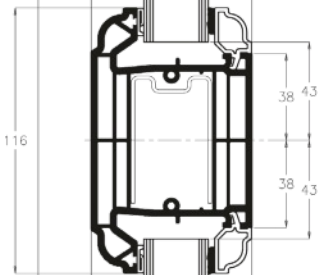

Tel: 02086532200 Email: info@southlondonwindows.co.uk

www.southlondonwindows.co.uk

ULTIMATE BESPOKE PVC-U ENTRANCE DOORS - TYPICAL SECTIONS

Doors can be Inward or Outward Opening

56MM PVC-U

44MM ALUMINIUM THRESHOLD

30MM ALUMINIUM THRESHOLD
(SINGLE DOORS ONLY)

15MM ALUMINIUM PART M
THRESHOLD

**System 10 Bevelled
Door Assembly**
(Fully Bevelled)

**Rustique
Ovolo
Door**

**Heritage Style
Door Assembly**
(Ovolo O/F with bevelled door sash)

Flat Bed Cill 85mm, 150mm, 180mm

Clip On Cill 120mm, 160mm, 200mm

Minimum single door width 550

Maximum single door width 1150

Min door width to fit letter plate 645
(620 if made together with SL)

Min SL width to fit letter plate 479
(454 if made together with door)