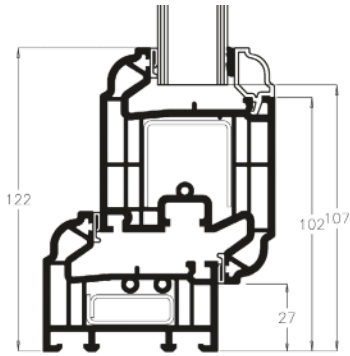

Tel: 02086532200 Email: info@southlondonwindows.co.uk

www.southlondonwindows.co.uk

ULTIMATE BESPOKE PVC-U ENTRANCE DOORS - TYPICAL SECTIONS

Doors can be Inward or Outward Opening

56MM PVC-U

44MM ALUMINIUM THRESHOLD