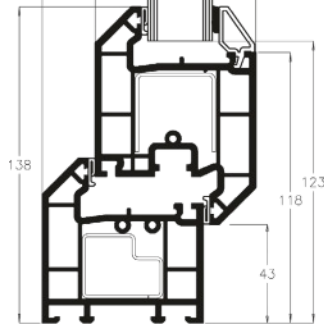

ULTIMATE BESPOKE PVC-U ENTRANCE DOORS - TYPICAL SECTIONS

Doors can be Inward or Outward Opening

**System 10 Bevelled
Door Assembly**
(Fully Bevelled)

Minimum single door width 550

Maximum single door width 1150

Min door width to fit letter plate 645
(620 if made together with SL)

Min SL width to fit letter plate 479
(454 if made together with door)

Max door height excluding cill 2200

Minimum door height excluding cill 1771
(before lock alteration necessary)