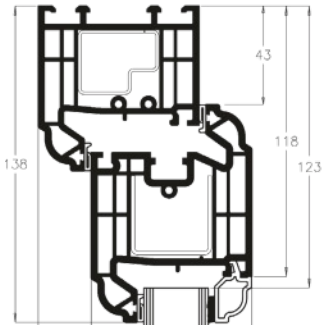

Tel: 02086532200 Email: info@southlondonwindows.co.uk

www.southlondonwindows.co.uk

ULTIMATE BESPOKE PVC-U ENTRANCE DOORS - TYPICAL SECTIONS

Doors can be Inward or Outward Opening

56MM PVC-U

44MM ALUMINIUM THRESHOLD

30MM ALUMINIUM THRESHOLD
(SINGLE DOORS ONLY)

15MM ALUMINIUM PART M
THRESHOLD

**System 10 Bevelled
Door Assembly**
(Fully Bevelled)

**Rustique
Ovolo
Door**

**Heritage Style
Door Assembly**
(Ovolo O/F with bevelled door sash)

Flat Bed Cill 85mm, 150mm, 180mm

Clip On Cill 120mm, 160mm, 200mm

Minimum single door width 550

Maximum single door width 1150

Min door width to fit letter plate 645
(620 if made together with SL)

Min SL width to fit letter plate 479
(454 if made together with door)